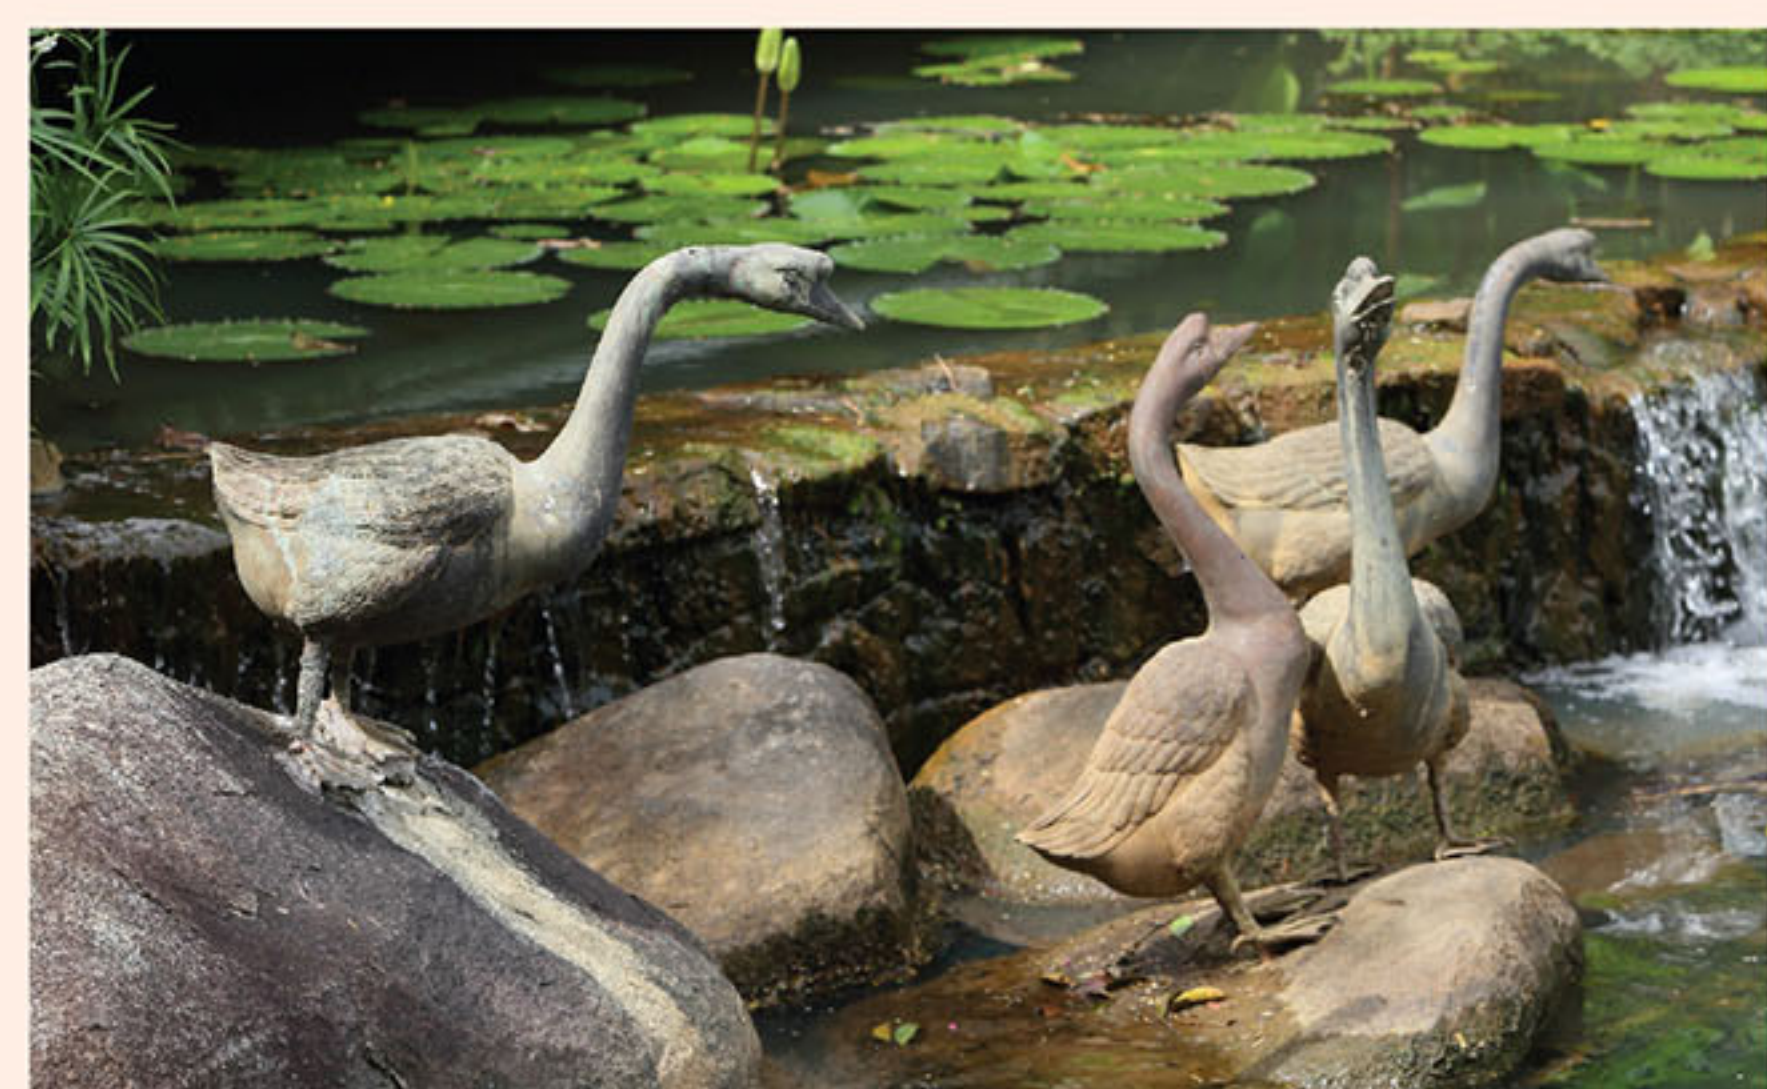

SCULPTURE TRAILS OF SBG

TRAIL 1

6 Geese